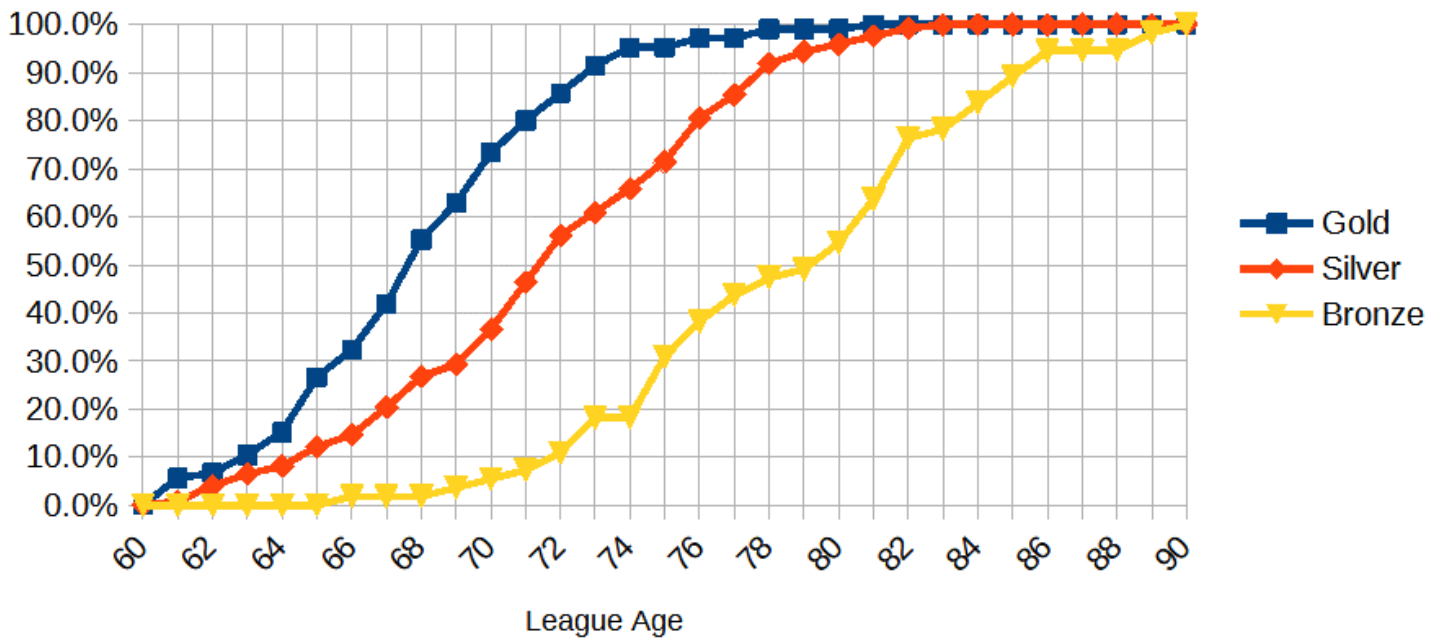

Cumulative percentage for league age by division 2024 Englewood Senior Softball League

	Gold	Silver	Bronze
Median Age	68	72	79